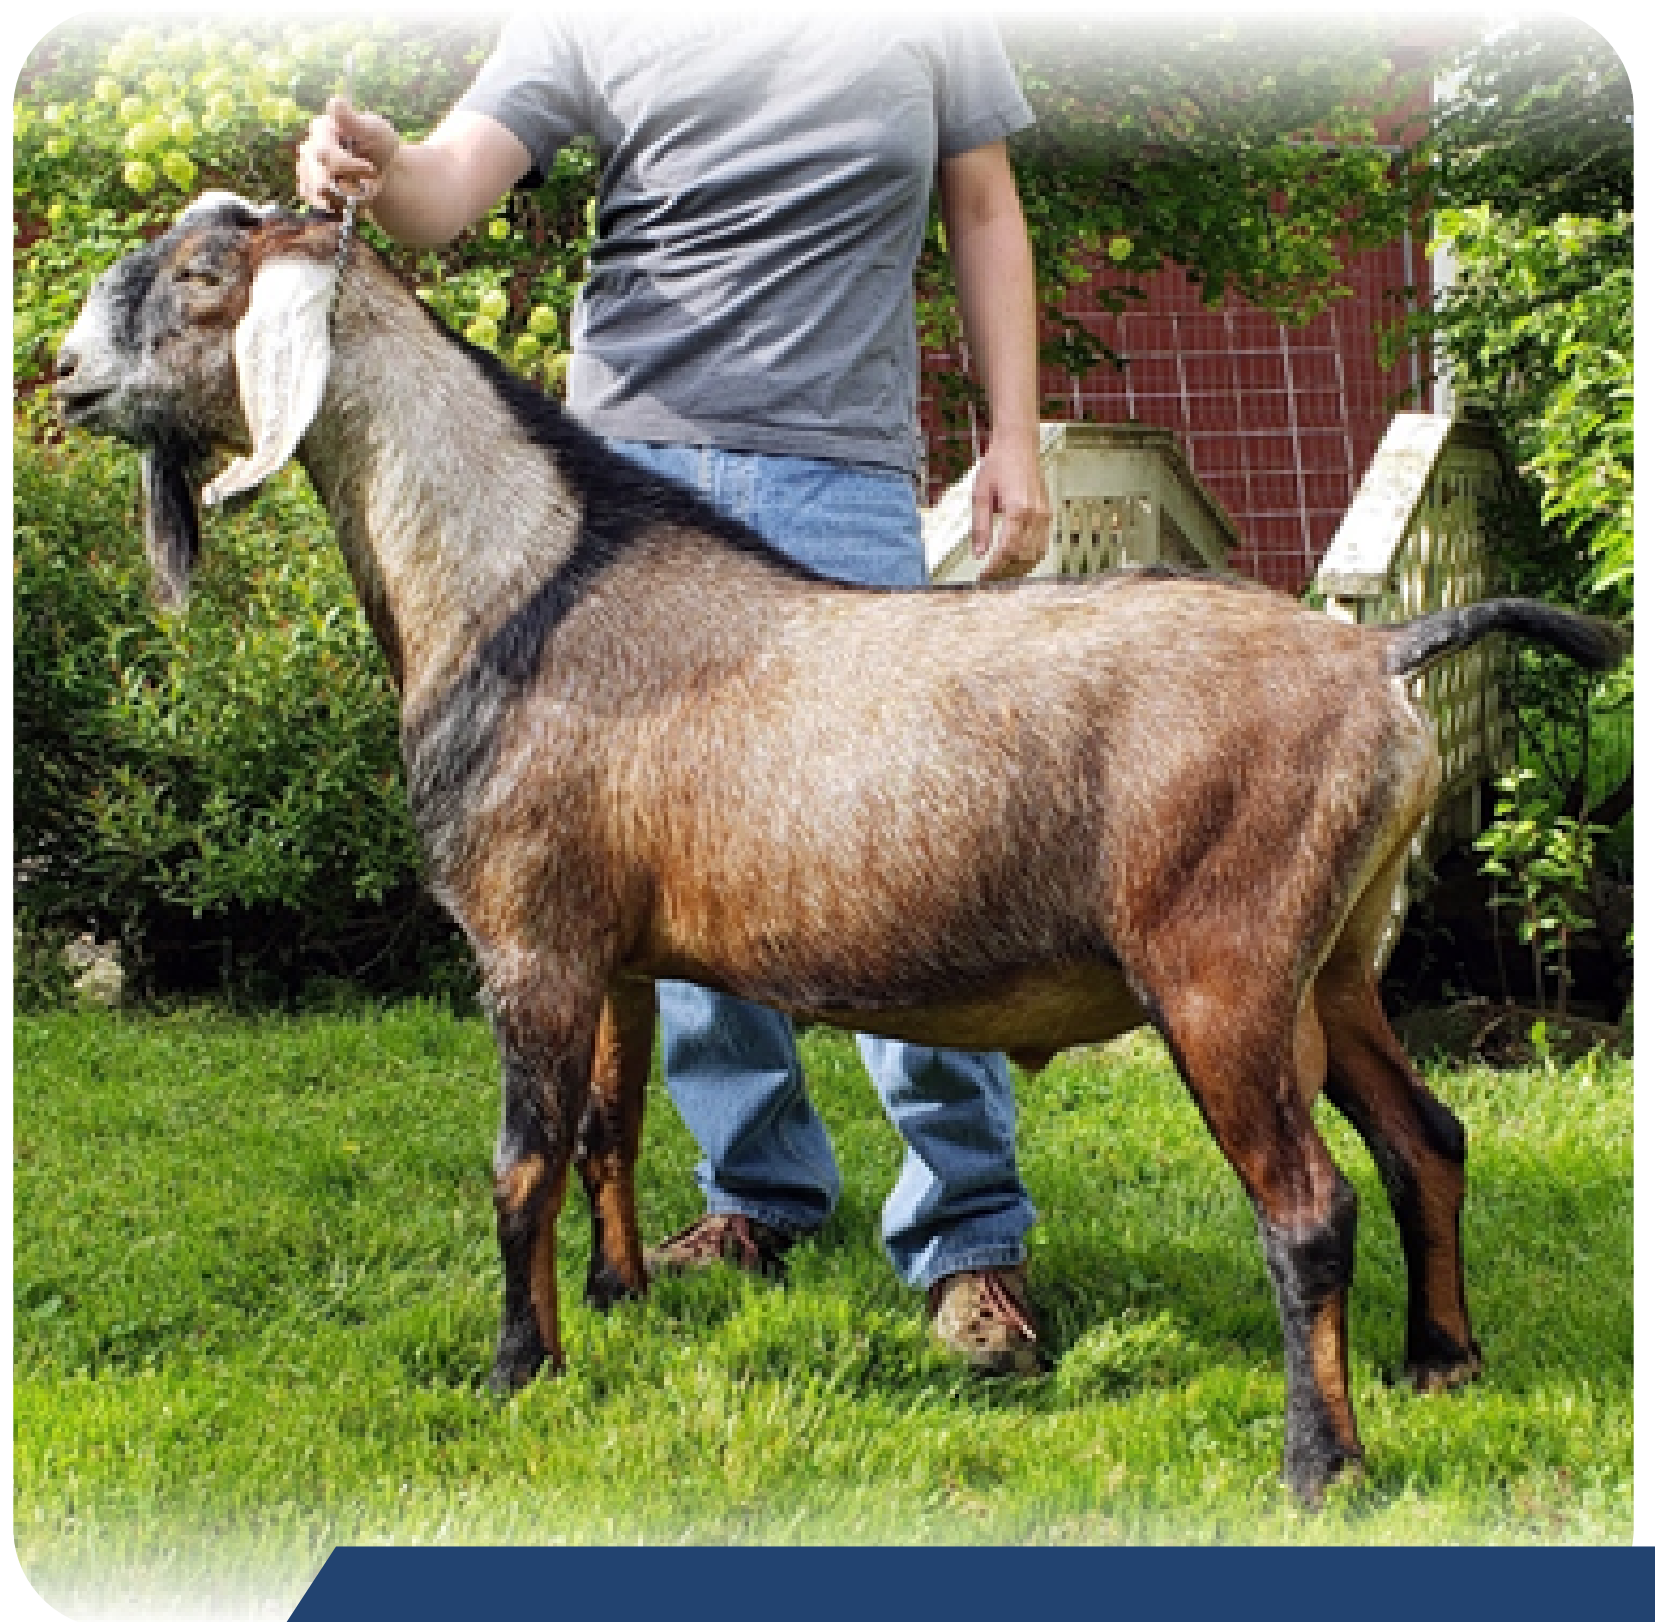

# \*B LATTE DA DM-LE DARIUS

Anglo Nubian Buck

N001949070

\$30 USD/STRAW

## SELLING POINTS

- Darius is heavily linebred on both the top and bottom on the great **++\*B** SGCH Kismet Marvin's Smooth Operator who has 56 champion offspring, more than any buck of any breed as well as his sire, the great **++\*B** GCH Halcienda Frosty Marvin. Smooth Operator has a PTA +156M, +1.9F, +3.0P with a reliability of 96%, one of the highest reliability bucks of any breed.
- Darius's sire, **+\*B** SG J&R Spirit's Dakota Maxium has 7 champion offspring and a Final LA Score average of 86.2 and has a PTA of +43M, +1.9F, +3.3P with a reliability of 78%. Maxim is littermate brother to **++\*B** SGCH J&R Spirit's Dakota Playboy who has 19 champion offspring with an average Final Score of 86.2 and has a PTA of +195M, +7.4F, +4.0P .
- Darius's sire's dam was the beautiful SGCH J&R Spirit's DK Kovergirl, the **2009 ADGA Reserve National Champion and Best Udder** with a milk record of 3-02 281 2900 119 99.
- Darius's dam's milk record; 2-10 305 2360 4.1 97 3.5 82 100 02 peaking at 12.5 pounds or 5.7 liters a day, she has a PTA of +220M, +3.3F, -.4P all while in a large dairy. Her Linear Appraisal score is 4-04 VG88 +VWV and 3-11 VG89 VVVE and placed 8th at the 2017 National Show.

**Dam Average Lactation**  
LITERS PER DAY

**4.0 LITERS/DAY**

**\$35 per straw (USD)**

**PEDIGREE LINEAGE**

Sire **N001473764**  
**SG J&R Spirit's Dakota Maxim**  
+\*B

Dam **N001702096**  
**SGCH Latte Da So Jane's Lady Esther**  
3\*M